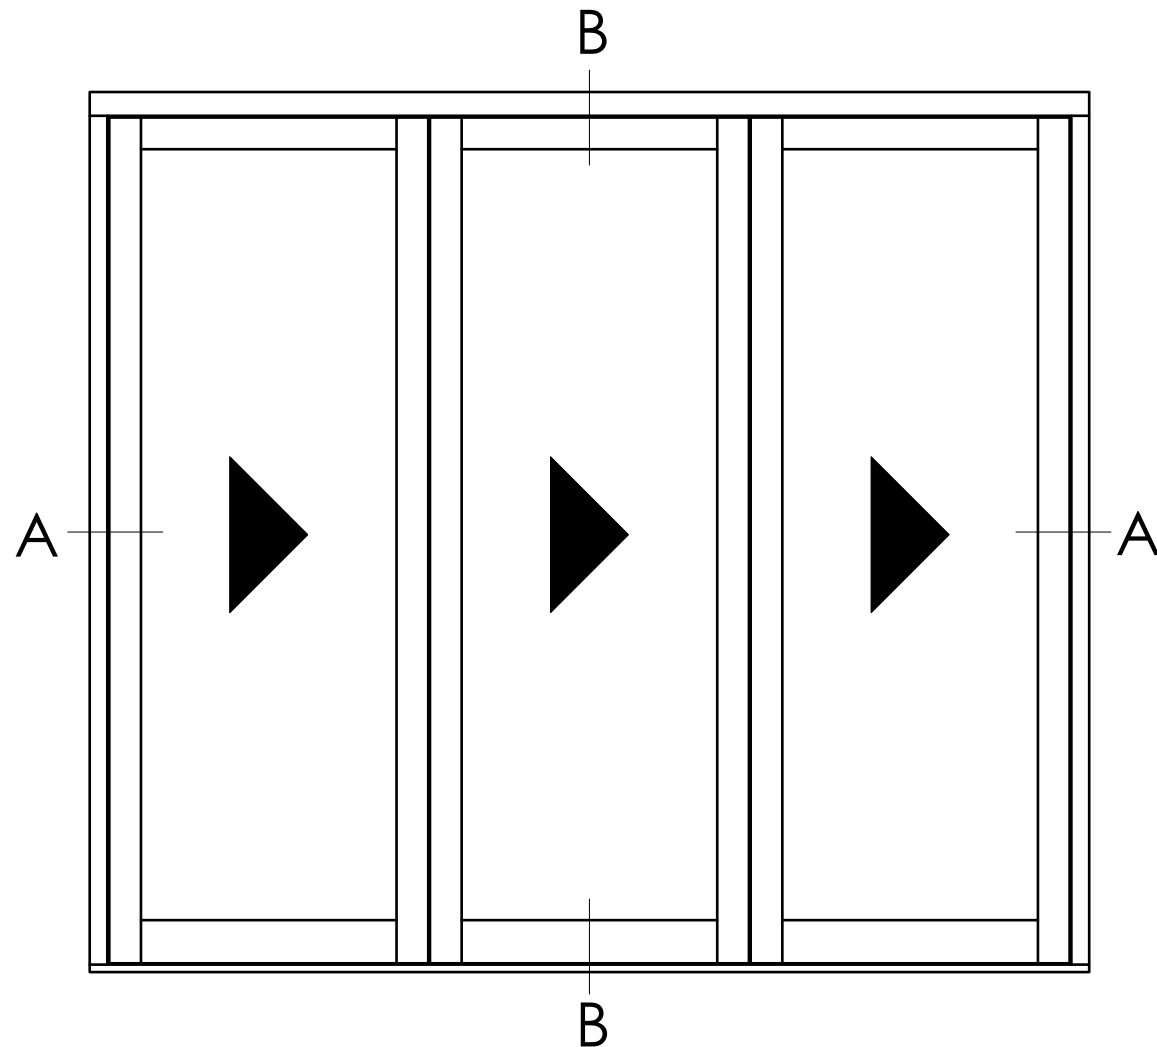

Rev	Description	Rev. by	Date

B-B

A-A

Designed by JB	Designed date 2023-03-25	Product Category Door	Processing Code
Approved by SH	Approved date 2023-03-29	Product Type Folding	Material
 Elitfönster		Elifönster Vikdörr Alu 3-delad Vikdörr Elitfönster Folding Door Alu 3-part Folding Door	Tolerances unless otherwise specified View orientation 
		Article Number	Scale
Drawing Number 86-37-13 E		Revision A	