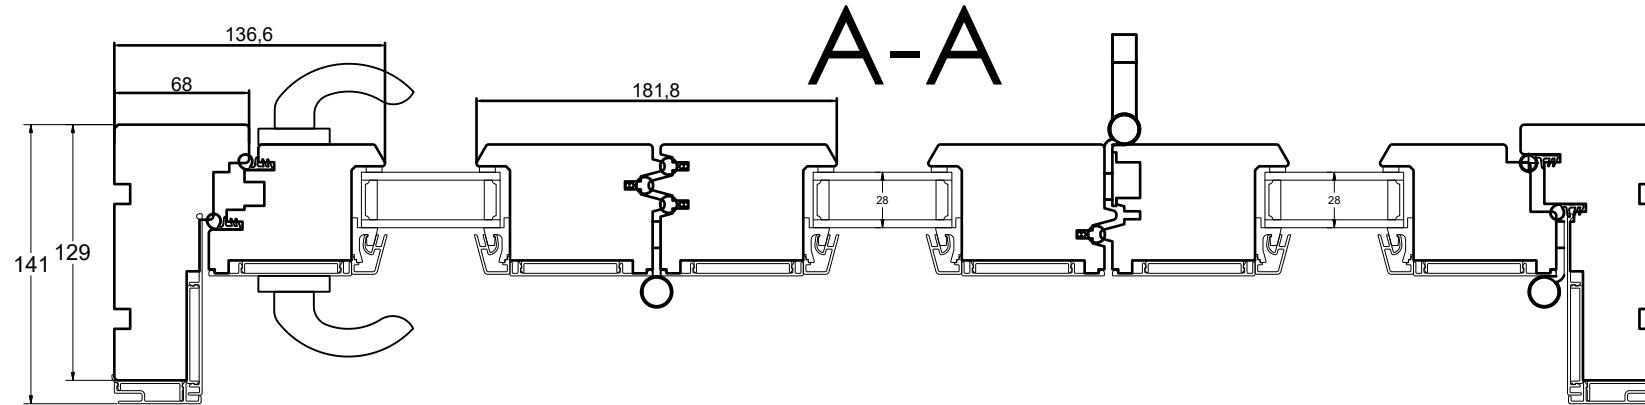

Rev	Description	Rev. by	Date

B-B

A-A

Designed by JB	Designed date 2023-03-25	Product Category Door	Processing Code
Approved by SH	Approved date 2023-03-29	Product Type Folding	Material
 Elitfönster		Elifönster Vikdörr Alu 3-delad Vikdörr Elitfönster Folding Door Alu 3-part Folding Door	Tolerances unless otherwise specified View orientation 
		Article Number	Scale
Drawing Number 86-37-13 E		Revision A	