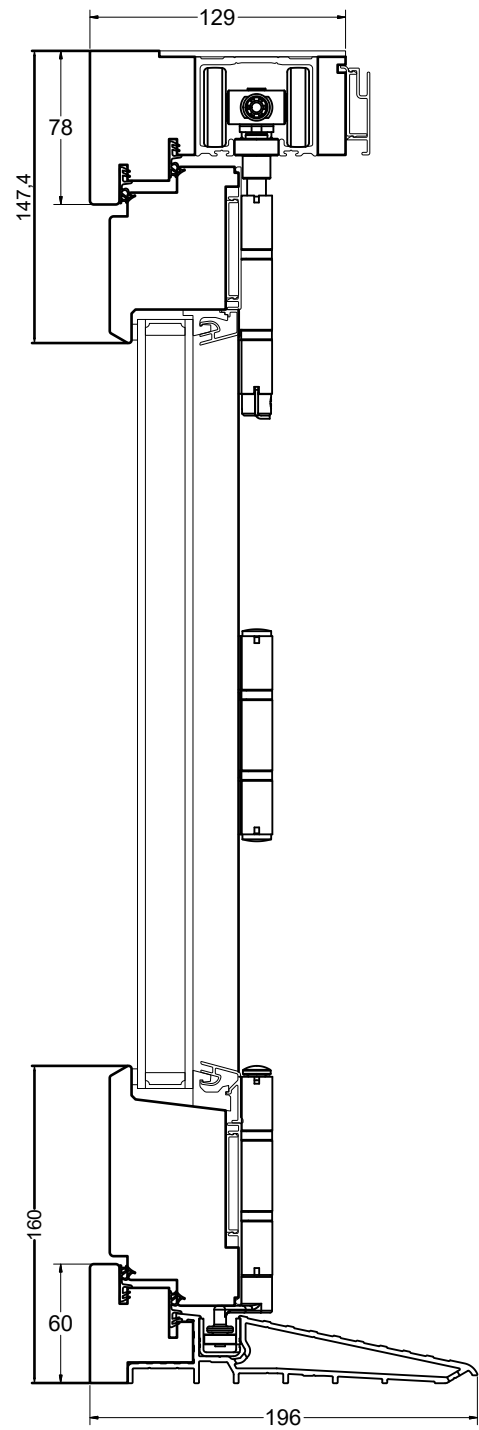

Rev	Description	Rev. by	Date

B-B

A-A

Designed by JB	Designed date 2023-03-25	Product Category Door	Processing Code
Approved by SH	Approved date 2023-03-29	Product Type Folding	Material
 Elitfönster		Elifönster Vikdörr Alu 3-delad Vikdörr Elitfönster Folding Door Alu 3-part Folding Door	Tolerances unless otherwise specified View orientation 
		Article Number	Scale
Drawing Number 86-37-13 E		Revision A	