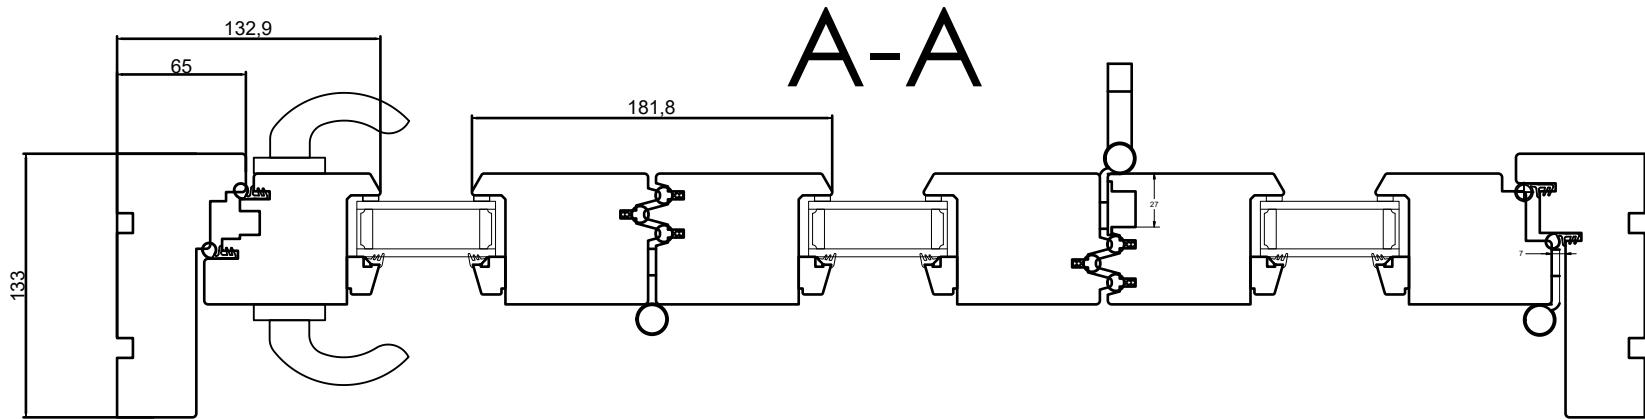

Rev	Description	Rev. by	Date

**B-B**

**A-A**

Designed by <b>JB</b>	Designed date <b>2023-03-24</b>	Product Category <b>Door</b>	Processing Code	
Approved by <b>JB</b>	Approved date <b>2023-03-31</b>	Product Type <b>Folding</b>	Material	
		Elifönster Vikdörr Trä 2-glas		Tolerances unless otherwise specified
		3-delad Vikdörr		View orientation 
		Elitfönster Folding Door Wood 2-glass		Article Number
		3-part Folding Door		Scale
		Drawing Number <b>86-37-10 E</b>	Revision <b>A</b>	