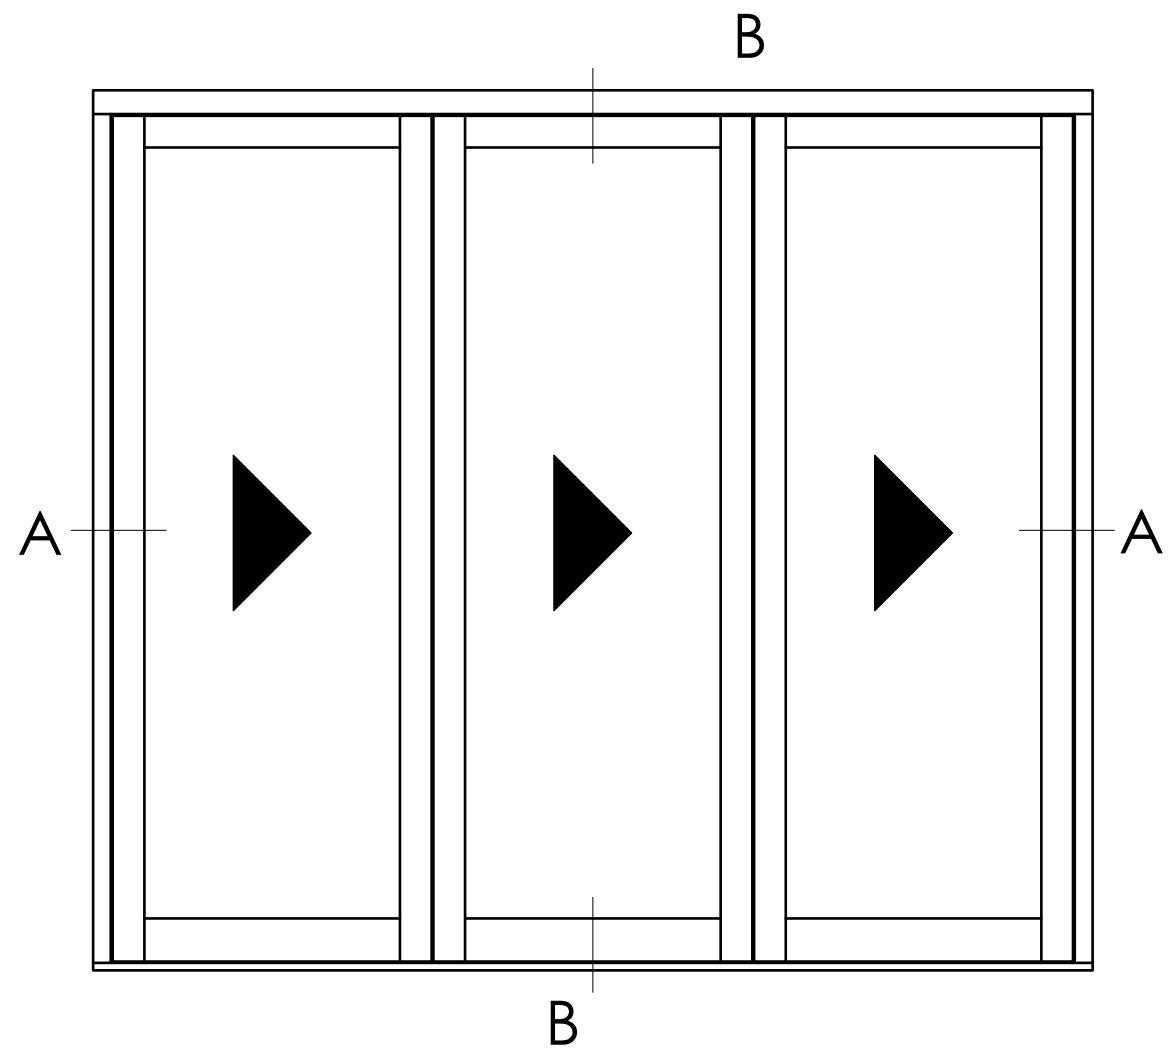

Rev	Description	Rev. by	Date

**B-B**

**A-A**

Designed by <b>JB</b>	Designed date <b>2023-03-24</b>	Product Category <b>Door</b>	Processing Code	
Approved by <b>JB</b>	Approved date <b>2023-03-31</b>	Product Type <b>Folding</b>	Material	
		Elifönster Vikdörr Trä 2-glas		Tolerances unless otherwise specified
		3-delad Vikdörr		View orientation 
		Elitfönster Folding Door Wood 2-glass		Article Number
		3-part Folding Door		Scale
		Drawing Number <b>86-37-10 E</b>	Revision <b>A</b>	