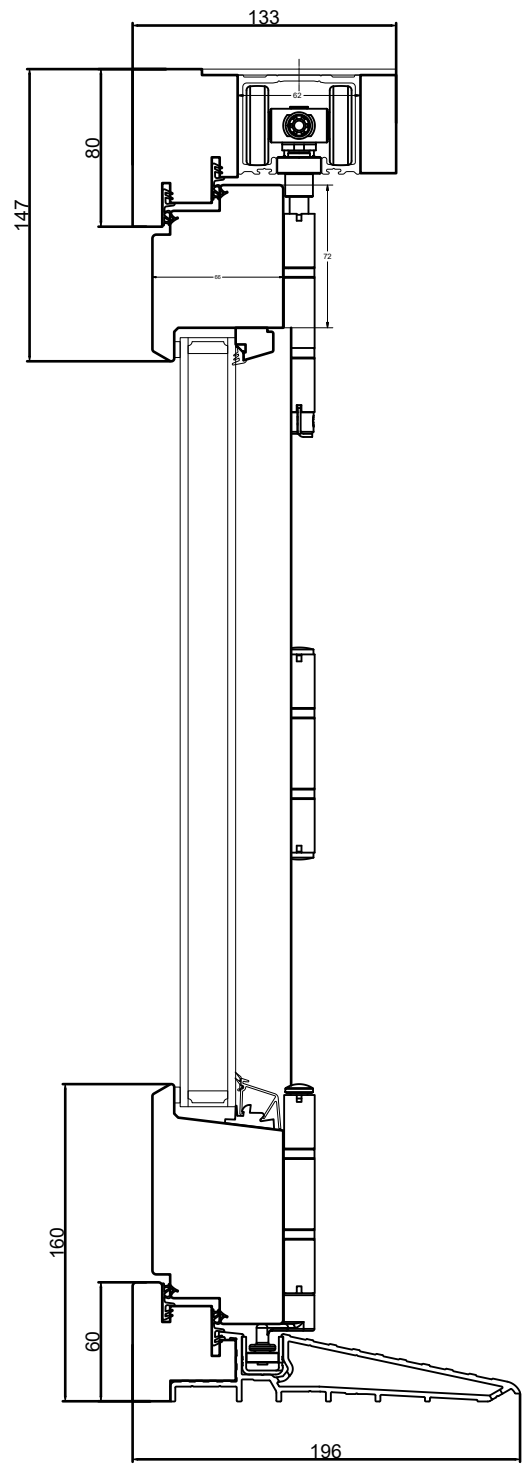

Rev	Description	Rev. by	Date

**B-B**

**A-A**

Designed by <b>JB</b>	Designed date <b>2023-03-24</b>	Product Category <b>Door</b>	Processing Code	
Approved by <b>JB</b>	Approved date <b>2023-03-31</b>	Product Type <b>Folding</b>	Material	
		Elifönster Vikdörr Trä 2-glas		Tolerances unless otherwise specified
		3-delad Vikdörr		View orientation 
		Elitfönster Folding Door Wood 2-glass		Article Number
		3-part Folding Door		Scale
		Drawing Number <b>86-37-10 E</b>	Revision <b>A</b>	