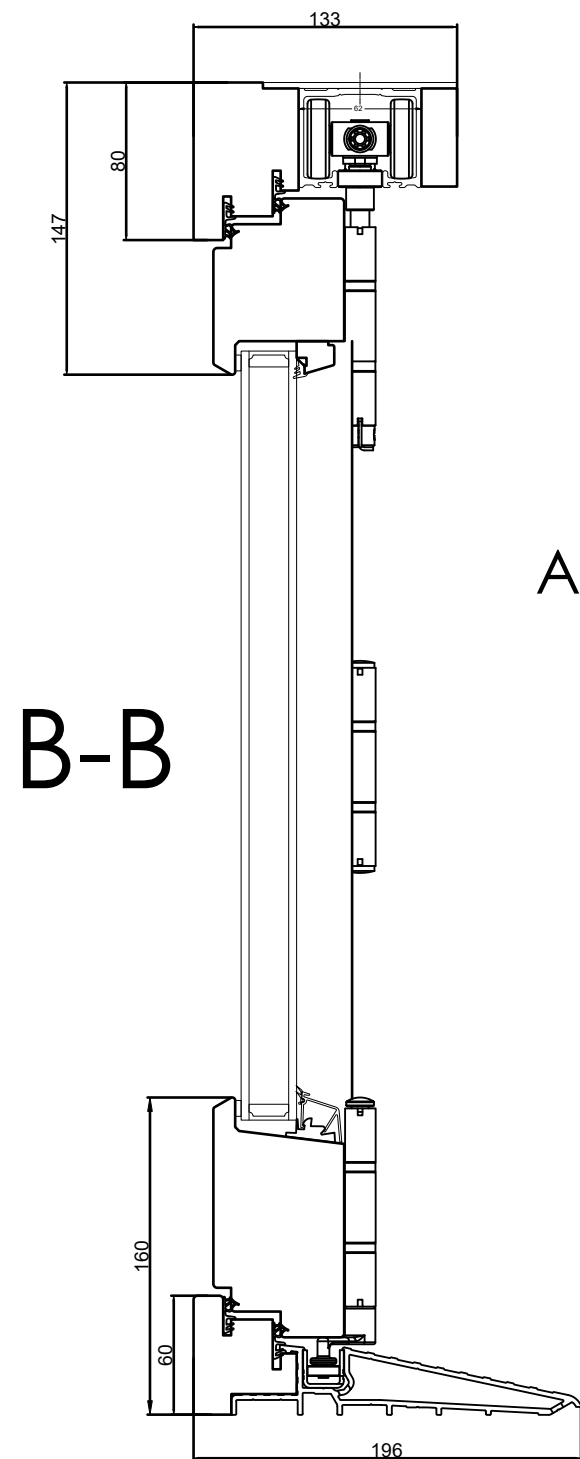

Rev	Description	Rev. by	Date

Designed by JB	Designed date 2023-03-24	Product Category Door	Processing Code
Approved by JB	Approved date 2023-03-31	Product Type Folding	Material
 Elitfönster		Elifönster Vikdörr Trä 2-glas 5-delad Vikdörr Elitfönster Folding Door Wood 2-glass 5-part Folding Door	Tolerances unless otherwise specified
		Article Number 86-37-11 E	View orientation  Scale
Drawing Number			Revision
			A