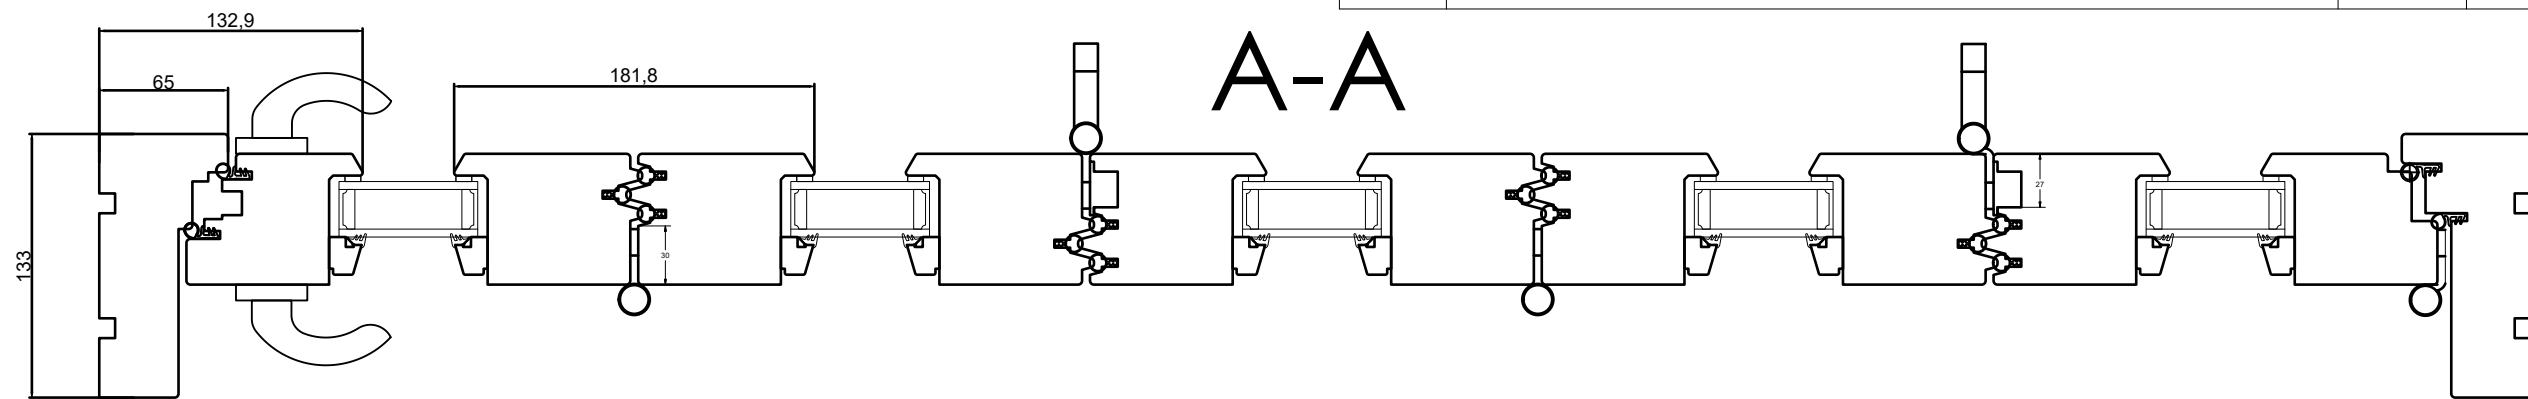

Rev	Description	Rev. by	Date

Designed by JB	Designed date 2023-03-24	Product Category Door	Processing Code
Approved by JB	Approved date 2023-03-31	Product Type Folding	Material
 Elitfönster		Elifönster Vikdörr Trä 2-glas 5-delad Vikdörr Elitfönster Folding Door Wood 2-glass 5-part Folding Door	Tolerances unless otherwise specified
		Article Number 86-37-11 E	View orientation  Scale
Drawing Number			Revision
			A