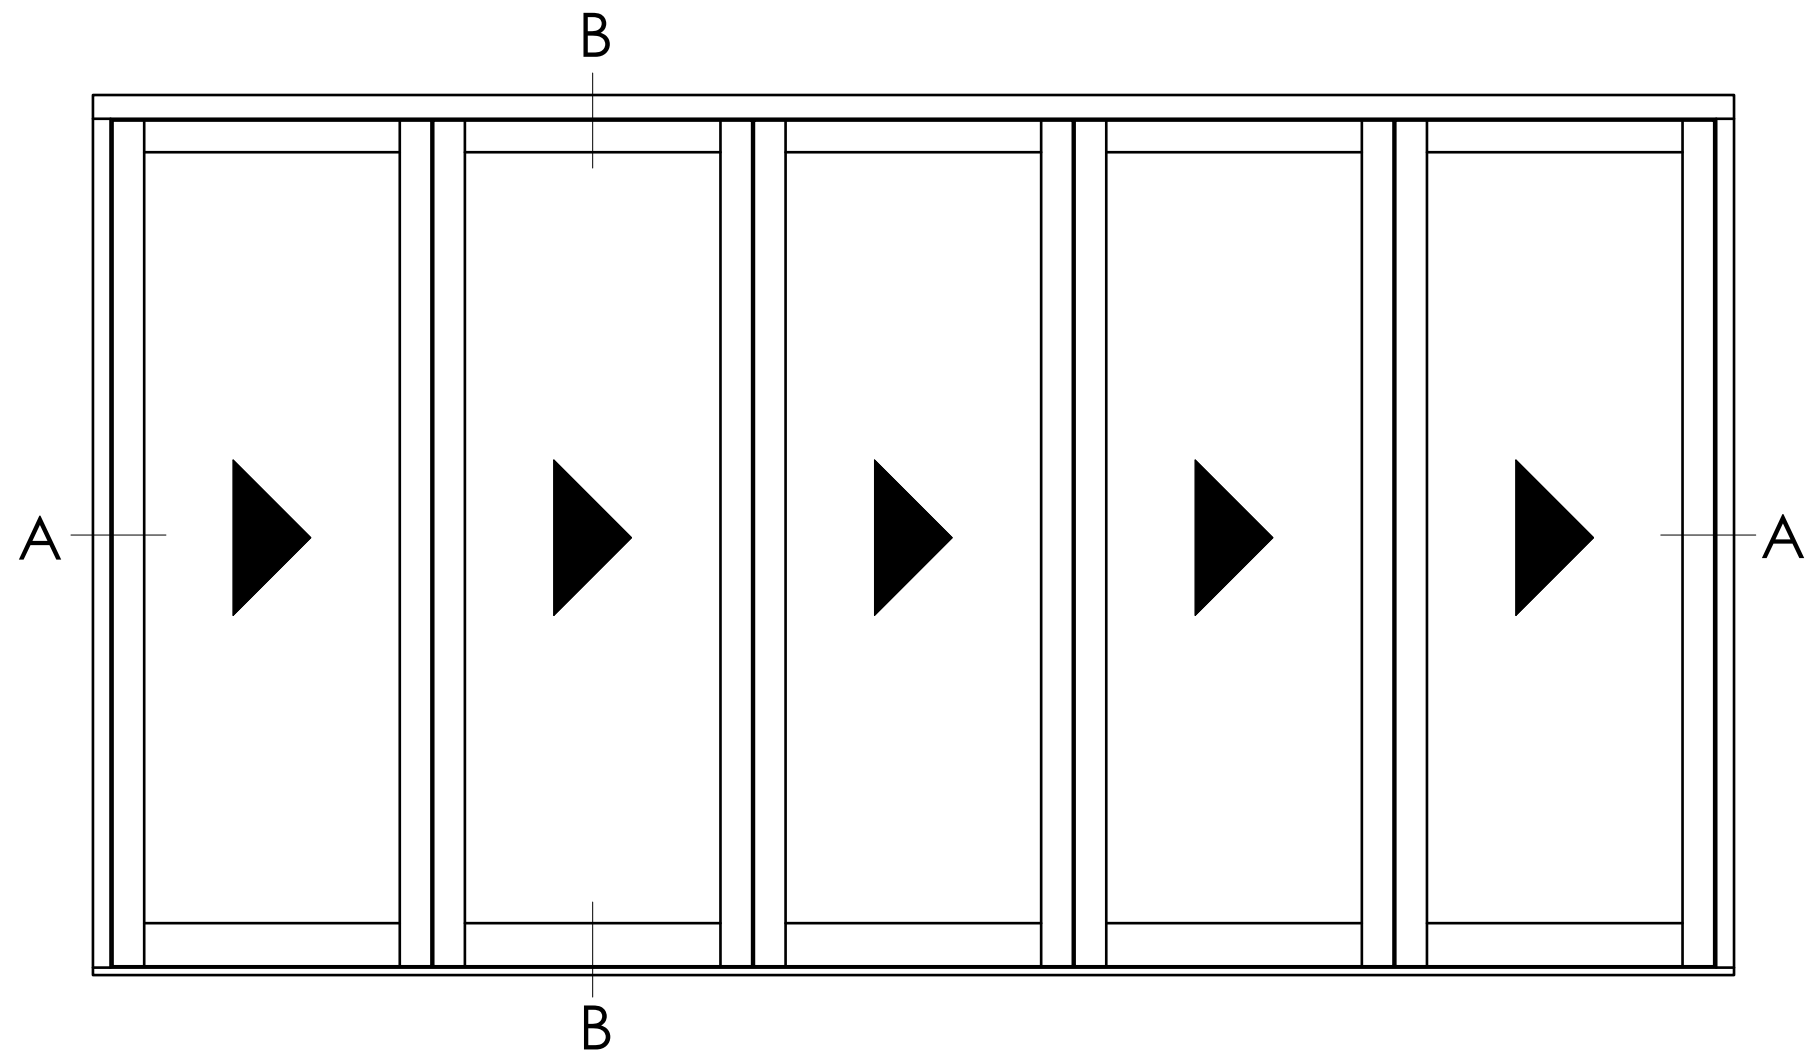

Rev	Description	Rev. by	Date

Designed by JB	Designed date 2023-03-24	Product Category Door	Processing Code
Approved by JB	Approved date 2023-03-31	Product Type Folding	Material
 Elitfönster		Elifönster Vikdörr Trä 2-glas 5-delad Vikdörr Elitfönster Folding Door Wood 2-glass 5-part Folding Door	Tolerances unless otherwise specified
		Article Number 86-37-11 E	View orientation  Scale
Drawing Number			Revision
			A