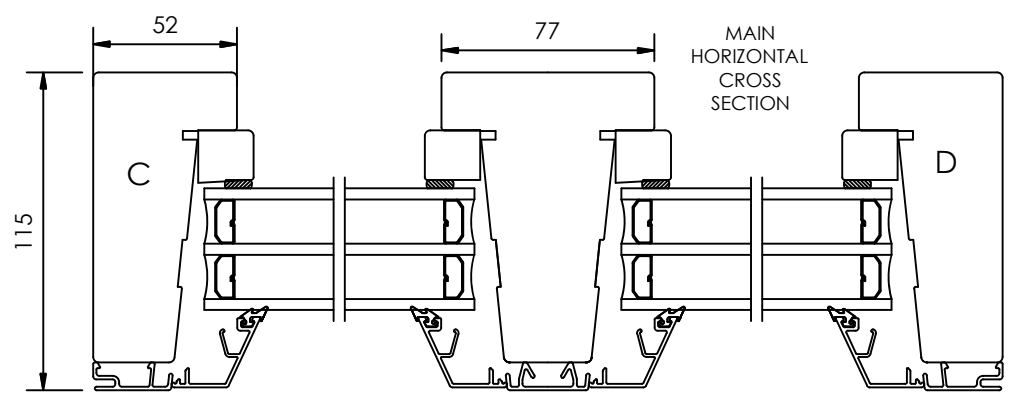

Rev	Description	Rev. by	Date

HORIZONTAL CS OPTION  
- Two horizontal abutting sashes.

HORIZONTAL CS OPTION  
- Two horizontal sashes with middle post.  
128,5

VERTICAL CS OPTION  
- Top glass in sash with side hanged fittings and bottom glass in frame.

VERTICAL CS OPTION  
- Top and bottom glass in sash with side hanged fittings and a middle post inbetween.

HORIZONTAL CS OPTION  
- Combination side hung and fixed frame.

Designed by <b>SH</b>	Designed date <b>2016-11-21</b>	Product Category <b>Window Outward</b>	Processing Code
Approved by <b>JB</b>	Approved date <b>2017-02-01</b>	Product Type <b>Combination</b>	Material
		<b>Kombination, Sidhängt/Fast karm</b>	Tolerances unless otherwise specified <b>ISO 2768-1 m</b>
		<b>3-glas, alu</b>	View orientation E
		<b>Combination, Sidehung/Fixed</b>	Article Number
		<b>3-glass, alu</b>	Scale <b>1:1</b>
			Drawing Number <b>61-37-C202</b>
			Revision <b>A</b>