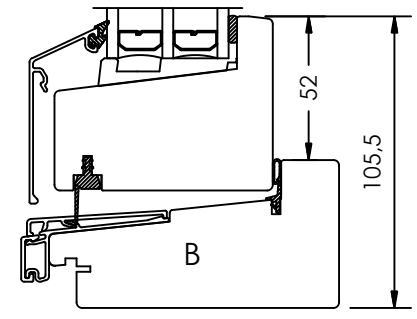

Rev	Description	Rev. by	Date

HORIZONTAL CS OPTION  
- Two horizontal abutting sashes.

HORIZONTAL CS OPTION  
- Two horizontal sashes with middle post.  
128,5

VERTICAL CS OPTION  
- Top glass in sash with side hanged fittings and bottom glass in frame.

VERTICAL CS OPTION  
- Top and bottom glass in sash with side hanged fittings and a middle post inbetween.

HORIZONTAL CS OPTION  
- Combination side hung and fixed frame.

Designed by <b>SH</b>	Designed date <b>2016-11-21</b>	Product Category <b>Window Outward</b>	Processing Code
Approved by <b>JB</b>	Approved date <b>2017-02-01</b>	Product Type <b>Combination</b>	Material
		<b>Kombination, Sidhängt/Fast karm</b>	Tolerances unless otherwise specified <b>ISO 2768-1 m</b>
		<b>3-glas, alu</b>	View orientation E
		<b>Combination, Sidehung/Fixed</b>	Article Number
		<b>3-glass, alu</b>	Scale <b>1:1</b>
			Drawing Number <b>61-37-C202</b>
			Revision <b>A</b>