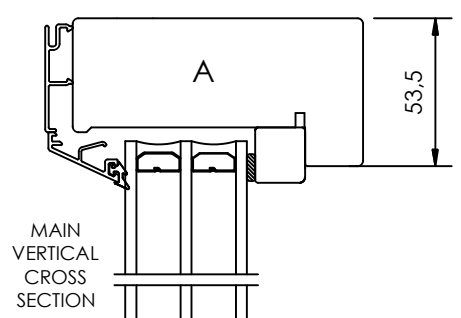

Rev	Description	Rev. by	Date

HORIZONTAL CS OPTION  
- Two horizontal abutting sashes.

HORIZONTAL CS OPTION  
- Two horizontal sashes with middle post.  
128,5

VERTICAL CS OPTION  
- Top glass in sash with side hanged fittings and bottom glass in frame.

VERTICAL CS OPTION  
- Top and bottom glass in sash with side hanged fittings and a middle post inbetween.

HORIZONTAL CS OPTION  
- Combination side hung and fixed frame.

Designed by <b>SH</b>	Designed date <b>2016-11-21</b>	Product Category <b>Window Outward</b>	Processing Code
Approved by <b>JB</b>	Approved date <b>2017-02-01</b>	Product Type <b>Combination</b>	Material
		<b>Kombination, Sidhängt/Fast karm</b>	Tolerances unless otherwise specified <b>ISO 2768-1 m</b>
		<b>3-glas, alu</b>	View orientation E
		<b>Combination, Sidehung/Fixed</b>	Article Number
		<b>3-glass, alu</b>	Scale <b>1:1</b>
			Drawing Number <b>61-37-C202</b>
			Revision <b>A</b>