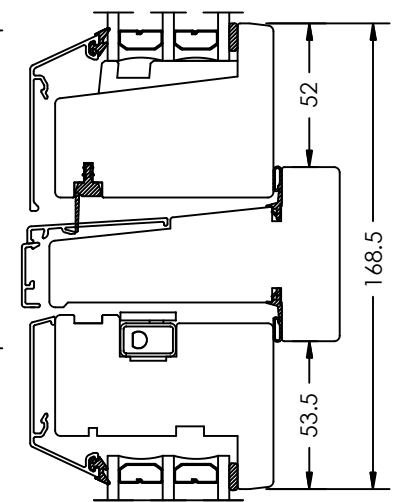

Rev	Description	Rev. by	Date

HORIZONTAL CS OPTION  
- Two horizontal abutting sashes.

HORIZONTAL CS OPTION  
- Two horizontal sashes with middle post.  
128,5

VERTICAL CS OPTION  
- Top glass in sash with side hanged fittings and bottom glass in frame.

VERTICAL CS OPTION  
- Top and bottom glass in sash with side hanged fittings and a middle post inbetween.

HORIZONTAL CS OPTION  
- Combination side hung and fixed frame.

Designed by <b>SH</b>	Designed date <b>2016-11-21</b>	Product Category <b>Window Outward</b>	Processing Code
Approved by <b>JB</b>	Approved date <b>2017-02-01</b>	Product Type <b>Combination</b>	Material
		<b>Kombination, Sidhängt/Fast karm</b>	Tolerances unless otherwise specified <b>ISO 2768-1 m</b>
		<b>3-glas, alu</b>	View orientation E
		<b>Combination, Sidehung/Fixed</b>	Article Number
		<b>3-glass, alu</b>	Scale <b>1:1</b>
			Drawing Number <b>61-37-C202</b>
			Revision <b>A</b>