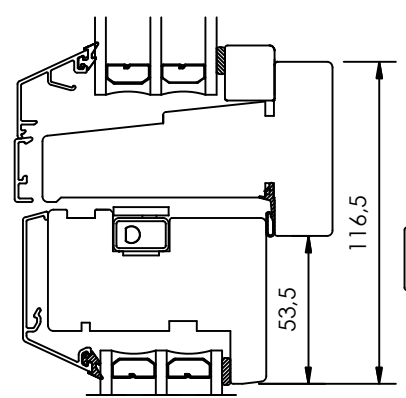

Rev	Description	Rev. by	Date

HORIZONTAL CS OPTION  
- Two horizontal abutting sashes.

HORIZONTAL CS OPTION  
- Two horizontal sashes with middle post.  
128,5

VERTICAL CS OPTION  
- Top glass in sash with side hanged fittings and bottom glass in frame.

VERTICAL CS OPTION  
- Top and bottom glass in sash with side hanged fittings and a middle post inbetween.

HORIZONTAL CS OPTION  
- Combination side hung and fixed frame.

Designed by <b>SH</b>	Designed date <b>2016-11-21</b>	Product Category <b>Window Outward</b>	Processing Code
Approved by <b>JB</b>	Approved date <b>2017-02-01</b>	Product Type <b>Combination</b>	Material
		<b>Kombination, Sidhängt/Fast karm</b>	Tolerances unless otherwise specified <b>ISO 2768-1 m</b>
		<b>3-glas, alu</b>	View orientation E
		<b>Combination, Sidehung/Fixed</b>	Article Number
		<b>3-glass, alu</b>	Scale <b>1:1</b>
			Drawing Number <b>61-37-C202</b>
			Revision <b>A</b>