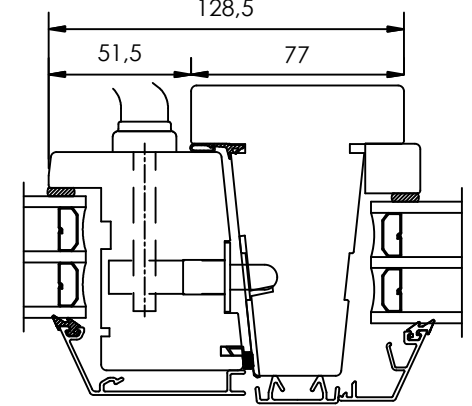

Rev	Description	Rev. by	Date

HORIZONTAL CS OPTION  
- Two horizontal abutting sashes.

HORIZONTAL CS OPTION  
- Two horizontal sashes with middle post.  
128,5

VERTICAL CS OPTION  
- Top glass in sash with side hanged fittings and bottom glass in frame.

VERTICAL CS OPTION  
- Top and bottom glass in sash with side hanged fittings and a middle post inbetween.

HORIZONTAL CS OPTION  
- Combination side hung and fixed frame.

Designed by <b>SH</b>	Designed date <b>2016-11-21</b>	Product Category <b>Window Outward</b>	Processing Code
Approved by <b>JB</b>	Approved date <b>2017-02-01</b>	Product Type <b>Combination</b>	Material
		<b>Kombination, Sidhängt/Fast karm</b>	Tolerances unless otherwise specified <b>ISO 2768-1 m</b>
		<b>3-glas, alu</b>	View orientation E
		<b>Combination, Sidehung/Fixed</b>	Article Number
		<b>3-glass, alu</b>	Scale <b>1:1</b>
			Drawing Number <b>61-37-C202</b>
			Revision <b>A</b>