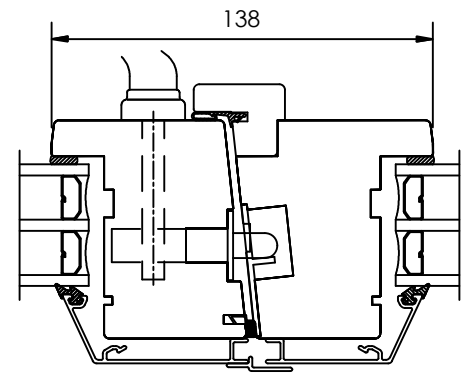

Rev	Description	Rev. by	Date

HORIZONTAL CS OPTION  
- Two horizontal abutting sashes.

HORIZONTAL CS OPTION  
- Two horizontal sashes with middle post.  
128,5

VERTICAL CS OPTION  
- Top glass in sash with side hanged fittings and bottom glass in frame.

VERTICAL CS OPTION  
- Top and bottom glass in sash with side hanged fittings and a middle post inbetween.

HORIZONTAL CS OPTION  
- Combination side hung and fixed frame.

Designed by <b>SH</b>	Designed date <b>2016-11-21</b>	Product Category <b>Window Outward</b>	Processing Code
Approved by <b>JB</b>	Approved date <b>2017-02-01</b>	Product Type <b>Combination</b>	Material
		<b>Kombination, Sidhängt/Fast karm</b>	Tolerances unless otherwise specified <b>ISO 2768-1 m</b>
		<b>3-glas, alu</b>	View orientation E
		<b>Combination, Sidehung/Fixed</b>	Article Number
		<b>3-glass, alu</b>	Scale <b>1:1</b>
			Drawing Number <b>61-37-C202</b>
			Revision <b>A</b>