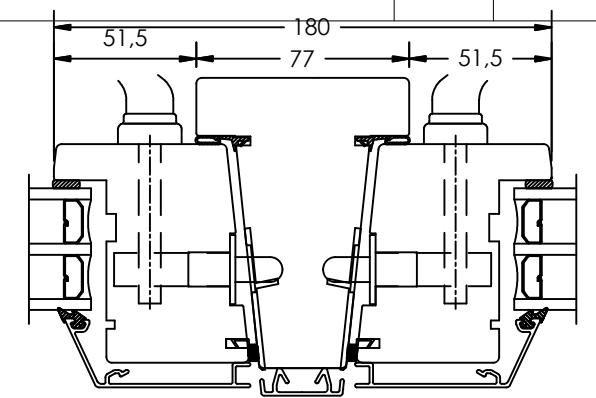

Rev	Description	Rev. by	Date

HORIZONTAL CS OPTION  
- Two horizontal abutting sashes.

HORIZONTAL CS OPTION  
- Two horizontal sashes with middle post.  
128,5

VERTICAL CS OPTION  
- Top glass in sash with side hanged fittings and bottom glass in frame.

VERTICAL CS OPTION  
- Top and bottom glass in sash with side hanged fittings and a middle post inbetween.

HORIZONTAL CS OPTION  
- Combination side hung and fixed frame.

Designed by <b>SH</b>	Designed date <b>2016-11-21</b>	Product Category <b>Window Outward</b>	Processing Code
Approved by <b>JB</b>	Approved date <b>2017-02-01</b>	Product Type <b>Combination</b>	Material
		<b>Kombination, Sidhängt/Fast karm</b>	Tolerances unless otherwise specified <b>ISO 2768-1 m</b>
		<b>3-glas, alu</b>	View orientation E
		<b>Combination, Sidehung/Fixed</b>	Article Number
		<b>3-glass, alu</b>	Scale <b>1:1</b>
			Drawing Number <b>61-37-C202</b>
			Revision <b>A</b>