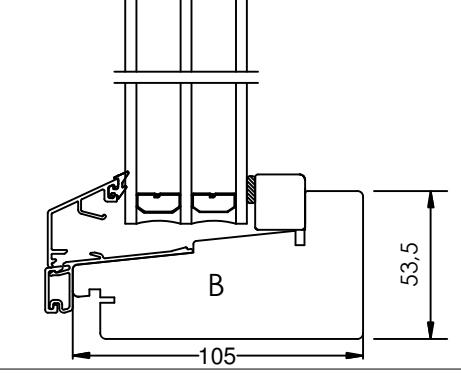

Rev	Description	Rev. by	Date

HORIZONTAL CS OPTION  
- Two horizontal abutting sashes.

HORIZONTAL CS OPTION  
- Two horizontal sashes with middle post.  
128,5

VERTICAL CS OPTION  
- Top glass in sash with side hanged fittings and bottom glass in frame.

VERTICAL CS OPTION  
- Top and bottom glass in sash with side hanged fittings and a middle post inbetween.

HORIZONTAL CS OPTION  
- Combination side hung and fixed frame.

Designed by <b>SH</b>	Designed date <b>2016-11-21</b>	Product Category <b>Window Outward</b>	Processing Code
Approved by <b>JB</b>	Approved date <b>2017-02-01</b>	Product Type <b>Combination</b>	Material
		<b>Kombination, Sidhängt/Fast karm</b>	Tolerances unless otherwise specified <b>ISO 2768-1 m</b>
		<b>3-glas, alu</b>	View orientation E
		<b>Combination, Sidehung/Fixed</b>	Article Number
		<b>3-glass, alu</b>	Scale <b>1:1</b>
			Drawing Number <b>61-37-C202</b>
			Revision <b>A</b>