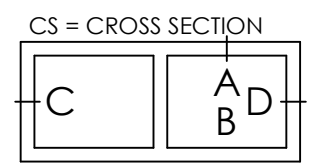

Rev	Description	Rev. by	Date

HORIZONTAL CS OPTION  
- Two horizontal abutting sashes.

HORIZONTAL CS OPTION  
- Two horizontal sashes with middle post.  
128,5

VERTICAL CS OPTION  
- Top glass in sash with side hanged fittings and bottom glass in frame.

VERTICAL CS OPTION  
- Top and bottom glass in sash with side hanged fittings and a middle post inbetween.

HORIZONTAL CS OPTION  
- Combination side hung and fixed frame.

Designed by <b>SH</b>	Designed date <b>2016-11-21</b>	Product Category <b>Window Outward</b>	Processing Code
Approved by <b>JB</b>	Approved date <b>2017-02-01</b>	Product Type <b>Combination</b>	Material
		<b>Kombination, Sidhängt/Fast karm</b>	Tolerances unless otherwise specified <b>ISO 2768-1 m</b>
		<b>3-glas, alu</b>	View orientation E
		<b>Combination, Sidehung/Fixed</b>	Article Number
		<b>3-glass, alu</b>	Scale <b>1:1</b>
			Drawing Number <b>61-37-C202</b>
			Revision <b>A</b>