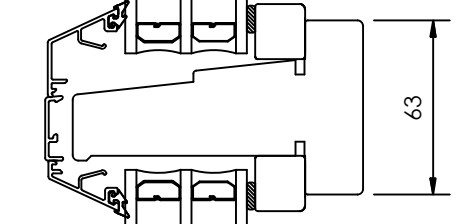

Rev	Description	Rev. by	Date

HORIZONTAL CS OPTION  
- Two horizontal abutting sashes.

HORIZONTAL CS OPTION  
- Two horizontal sashes with middle post.  
128,5

VERTICAL CS OPTION  
- Top glass in sash with side hanged fittings and bottom glass in frame.

VERTICAL CS OPTION  
- Top and bottom glass in sash with side hanged fittings and a middle post inbetween.

HORIZONTAL CS OPTION  
- Combination side hung and fixed frame.

Designed by <b>SH</b>	Designed date <b>2016-11-21</b>	Product Category <b>Window Outward</b>	Processing Code
Approved by <b>JB</b>	Approved date <b>2017-02-01</b>	Product Type <b>Combination</b>	Material
		<b>Kombination, Sidhängt/Fast karm</b>	Tolerances unless otherwise specified <b>ISO 2768-1 m</b>
		<b>3-glas, alu</b>	View orientation E
		<b>Combination, Sidehung/Fixed</b>	Article Number
		<b>3-glass, alu</b>	Scale <b>1:1</b>
			Drawing Number <b>61-37-C202</b>
			Revision <b>A</b>