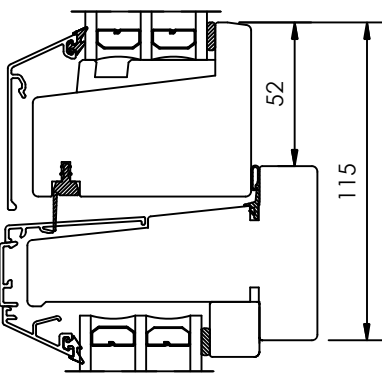

Rev	Description	Rev. by	Date

HORIZONTAL CS OPTION  
- Two horizontal abutting sashes.

HORIZONTAL CS OPTION  
- Two horizontal sashes with middle post.  
128,5

VERTICAL CS OPTION  
- Top glass in sash with side hanged fittings and bottom glass in frame.

VERTICAL CS OPTION  
- Top and bottom glass in sash with side hanged fittings and a middle post inbetween.

HORIZONTAL CS OPTION  
- Combination side hung and fixed frame.

Designed by <b>SH</b>	Designed date <b>2016-11-21</b>	Product Category <b>Window Outward</b>	Processing Code
Approved by <b>JB</b>	Approved date <b>2017-02-01</b>	Product Type <b>Combination</b>	Material
		<b>Kombination, Sidhängt/Fast karm</b>	Tolerances unless otherwise specified <b>ISO 2768-1 m</b>
		<b>3-glas, alu</b>	View orientation E
		<b>Combination, Sidehung/Fixed</b>	Article Number
		<b>3-glass, alu</b>	Scale <b>1:1</b>
			Drawing Number <b>61-37-C202</b>
			Revision <b>A</b>