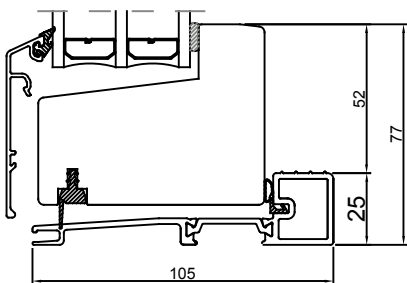

| Rev | Description | Rev. by | Date |
|-----|-------------|---------|------|
| | | | |

| | | | | |
|---|------------------------------------|---|---------------------------------------|---|
| Designed by SH | Designed date 2019-05-15 | Product Category Window Outward | Processing Code | |
| Approved by | Approved date | Product Type Side Hung | Material | |
|  | | Utåtgående smal, Dörr 2 | Tolerances unless otherwise specified | View orientation E  |
| | | 3-glas, alu | Article Number | Scale 1:1 |
| | | Outward narrow, Door 2 | Drawing Number | Revision |
| | | 3-glass, alu | 61-37-D206 E | (A) |