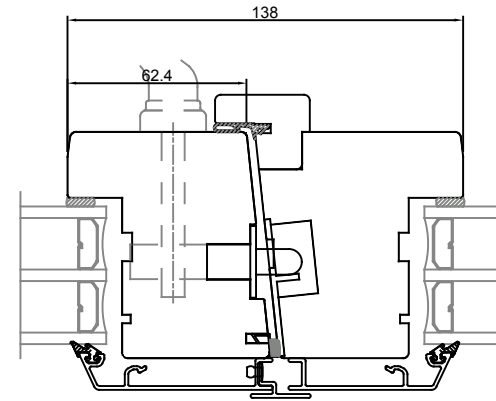

| Rev | Description | Rev. by | Date |
|-----|-------------|---------|------|
| | | | |

| | | | | |
|---|------------------------------------|---|---------------------------------------|---|
| Designed by SH | Designed date 2019-05-15 | Product Category Window Outward | Processing Code | |
| Approved by | Approved date | Product Type Side Hung | Material | |
|  | | Utåtgående smal, Dörr 2 | Tolerances unless otherwise specified | View orientation E  |
| | | 3-glas, alu | Article Number | Scale 1:1 |
| | | Outward narrow, Door 2 | Drawing Number | Revision |
| | | 3-glass, alu | 61-37-D206 E | (A) |