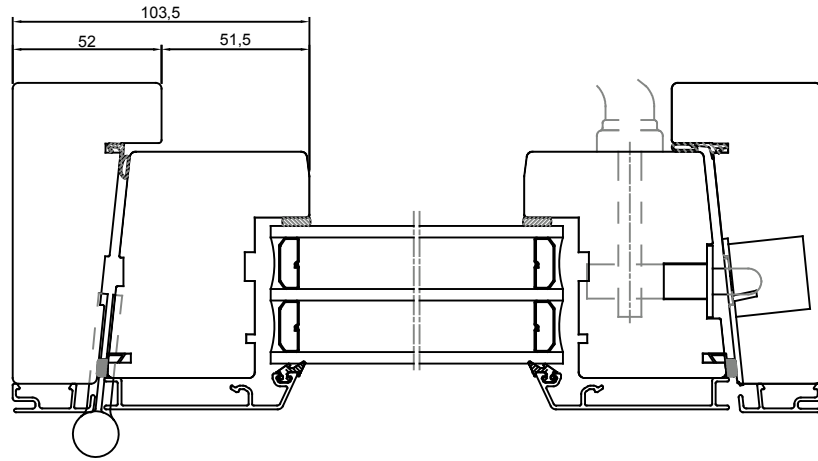

| Rev | Description | Rev. by | Date |
|-----|-------------|---------|------|
| | | | |

| | | | | |
|---|------------------------------------|---|---------------------------------------|---|
| Designed by SH | Designed date 2019-05-15 | Product Category Window Outward | Processing Code | |
| Approved by | Approved date | Product Type Side Hung | Material | |
|  | | Utåtgående smal, Dörr 2 | Tolerances unless otherwise specified | View orientation E  |
| | | 3-glas, alu | Article Number | Scale 1:1 |
| | | Outward narrow, Door 2 | Drawing Number | Revision |
| | | 3-glass, alu | 61-37-D206 E | (A) |