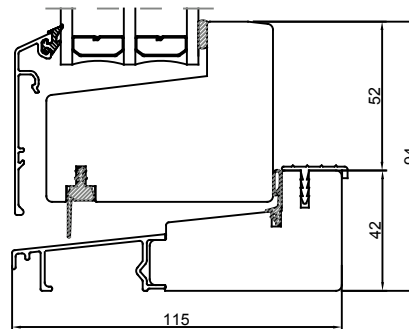

| Rev | Description | Rev. by | Date |
|-----|-------------|---------|------|
| | | | |

| | | | | |
|---|------------------------------------|---|---------------------------------------|---|
| Designed by SH | Designed date 2019-05-15 | Product Category Window Outward | Processing Code | |
| Approved by | Approved date | Product Type Side Hung | Material | |
|  | | Utåtgående smal, Dörr 2 | Tolerances unless otherwise specified | View orientation E  |
| | | 3-glas, alu | Article Number | Scale 1:1 |
| | | Outward narrow, Door 2 | Drawing Number | Revision |
| | | 3-glass, alu | 61-37-D206 E | (A) |