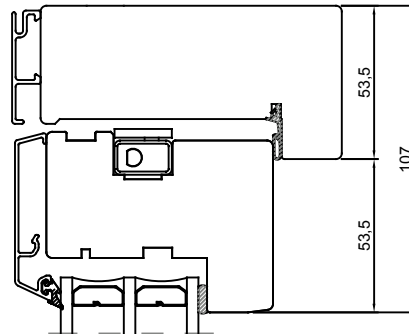

| Rev | Description | Rev. by | Date |
|-----|-------------|---------|------|
| | | | |

| | | | | |
|---|------------------------------------|---|---------------------------------------|---|
| Designed by SH | Designed date 2019-05-15 | Product Category Window Outward | Processing Code | |
| Approved by | Approved date | Product Type Side Hung | Material | |
|  | | Utåtgående smal, Dörr 2 | Tolerances unless otherwise specified | View orientation E  |
| | | 3-glas, alu | Article Number | Scale 1:1 |
| | | Outward narrow, Door 2 | Drawing Number | Revision |
| | | 3-glass, alu | 61-37-D206 E | (A) |