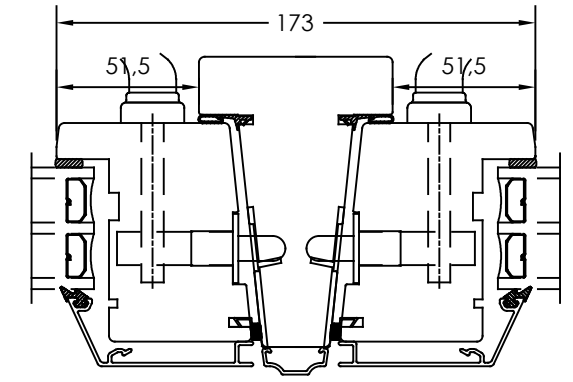

Rev	Description	Rev. by	Date
D	Snitt uppdaterat	HS	2023-03-31

VERTICAL AND TOP OPTION  
- Profile for plastered fasades.  
Frame depth 117mm.

Designed by <b>JB</b>	Designed date <b>2015-08-27</b>	Product Category <b>Window Outward</b>	Processing Code
Approved by	Approved date <b>2023-03-31</b>	Product Type <b>Side Hung</b>	Material
		Sidhängt 3-glas, alu Side Hung 3-glass, alu	Tolerances unless otherwise specified
		Article Number	View orientation 
		Drawing Number <b>61-37-S201</b>	Scale Revision <b>D</b>