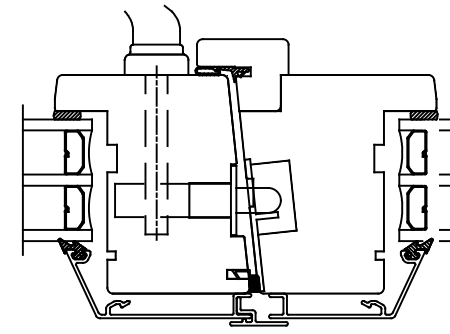

Rev	Description	Rev. by	Date
D	Snitt uppdaterat	HS	2023-03-31

VERTICAL AND TOP OPTION  
- Profile for plastered fasades.  
Frame depth 117mm.

Designed by <b>JB</b>	Designed date <b>2015-08-27</b>	Product Category <b>Window Outward</b>	Processing Code
Approved by	Approved date <b>2023-03-31</b>	Product Type <b>Side Hung</b>	Material
		Sidhängt 3-glas, alu Side Hung 3-glass, alu	Tolerances unless otherwise specified
		Article Number	View orientation 
		Drawing Number <b>61-37-S201</b>	Scale Revision <b>D</b>