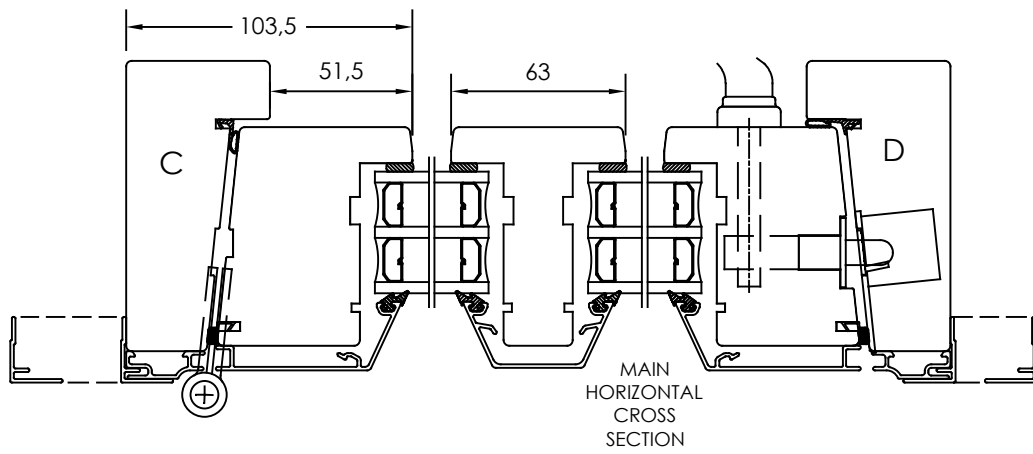

Rev	Description	Rev. by	Date
D	Snitt uppdaterat	HS	2023-03-31

VERTICAL AND TOP OPTION  
- Profile for plastered fasades.  
Frame depth 117mm.

Designed by <b>JB</b>	Designed date <b>2015-08-27</b>	Product Category <b>Window Outward</b>	Processing Code
Approved by	Approved date <b>2023-03-31</b>	Product Type <b>Side Hung</b>	Material
		Sidhängt 3-glas, alu Side Hung 3-glass, alu	Tolerances unless otherwise specified
		Article Number	View orientation 
		Drawing Number <b>61-37-S201</b>	Scale Revision <b>D</b>