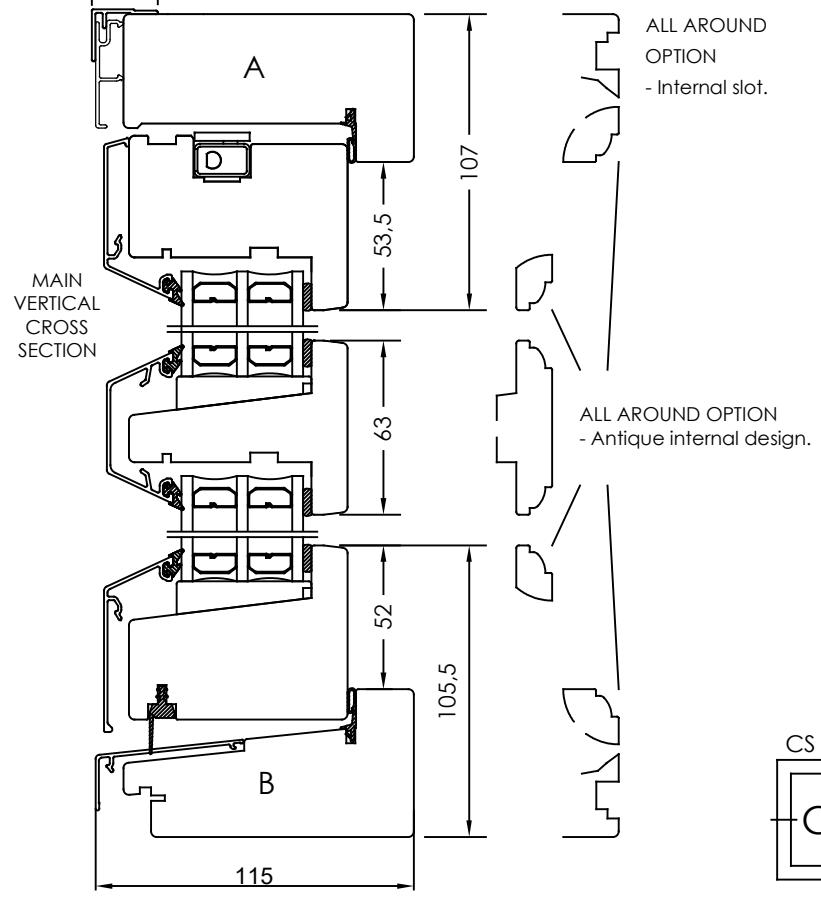

Rev	Description	Rev. by	Date
D	Snitt uppdaterat	HS	2023-03-31

VERTICAL AND TOP OPTION  
- Profile for plastered fasades.  
Frame depth 117mm.

Designed by <b>JB</b>	Designed date <b>2015-08-27</b>	Product Category <b>Window Outward</b>	Processing Code
Approved by	Approved date <b>2023-03-31</b>	Product Type <b>Side Hung</b>	Material
		Sidhängt 3-glas, alu Side Hung 3-glass, alu	Tolerances unless otherwise specified
		Article Number	View orientation 
		Drawing Number <b>61-37-S201</b>	Scale Revision <b>D</b>